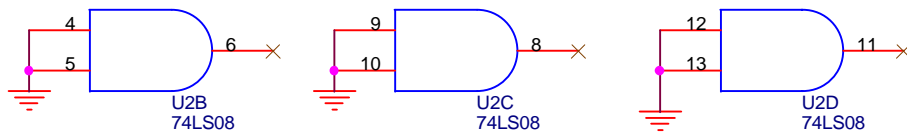

- Notes:
- 1) JP1-18 and JP1-36 have short pad length
 - 2) JP1-11, JP1-28, JP1-30 have no pad

Pixels Past		
Title Atari 5200 Cartridge Schematic w/ 27256 32K EPROM		
Size A	Document Number J. Grand <joe@pixelspast.com>	Rev A
Date: Sunday, November 03, 2002	Sheet 1	of 1