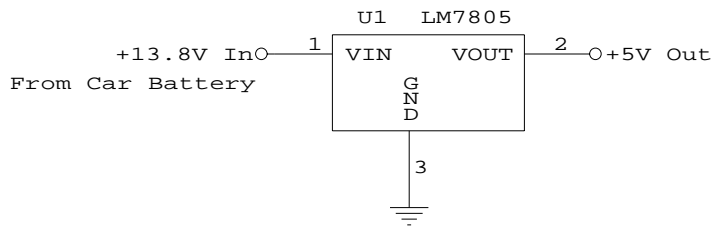

Function Select	
00	Knight Rider
01	Police Wig-Wag
10	Star Trek: In to Out
11	Alternating Lights

J. Grand		
LHI Technologies		
Title Knight Rider Light Revisited		
Size	Document Number	REV
A	Control Unit	2.0
Date:	August 22, 1997	Sheet 1 of 2