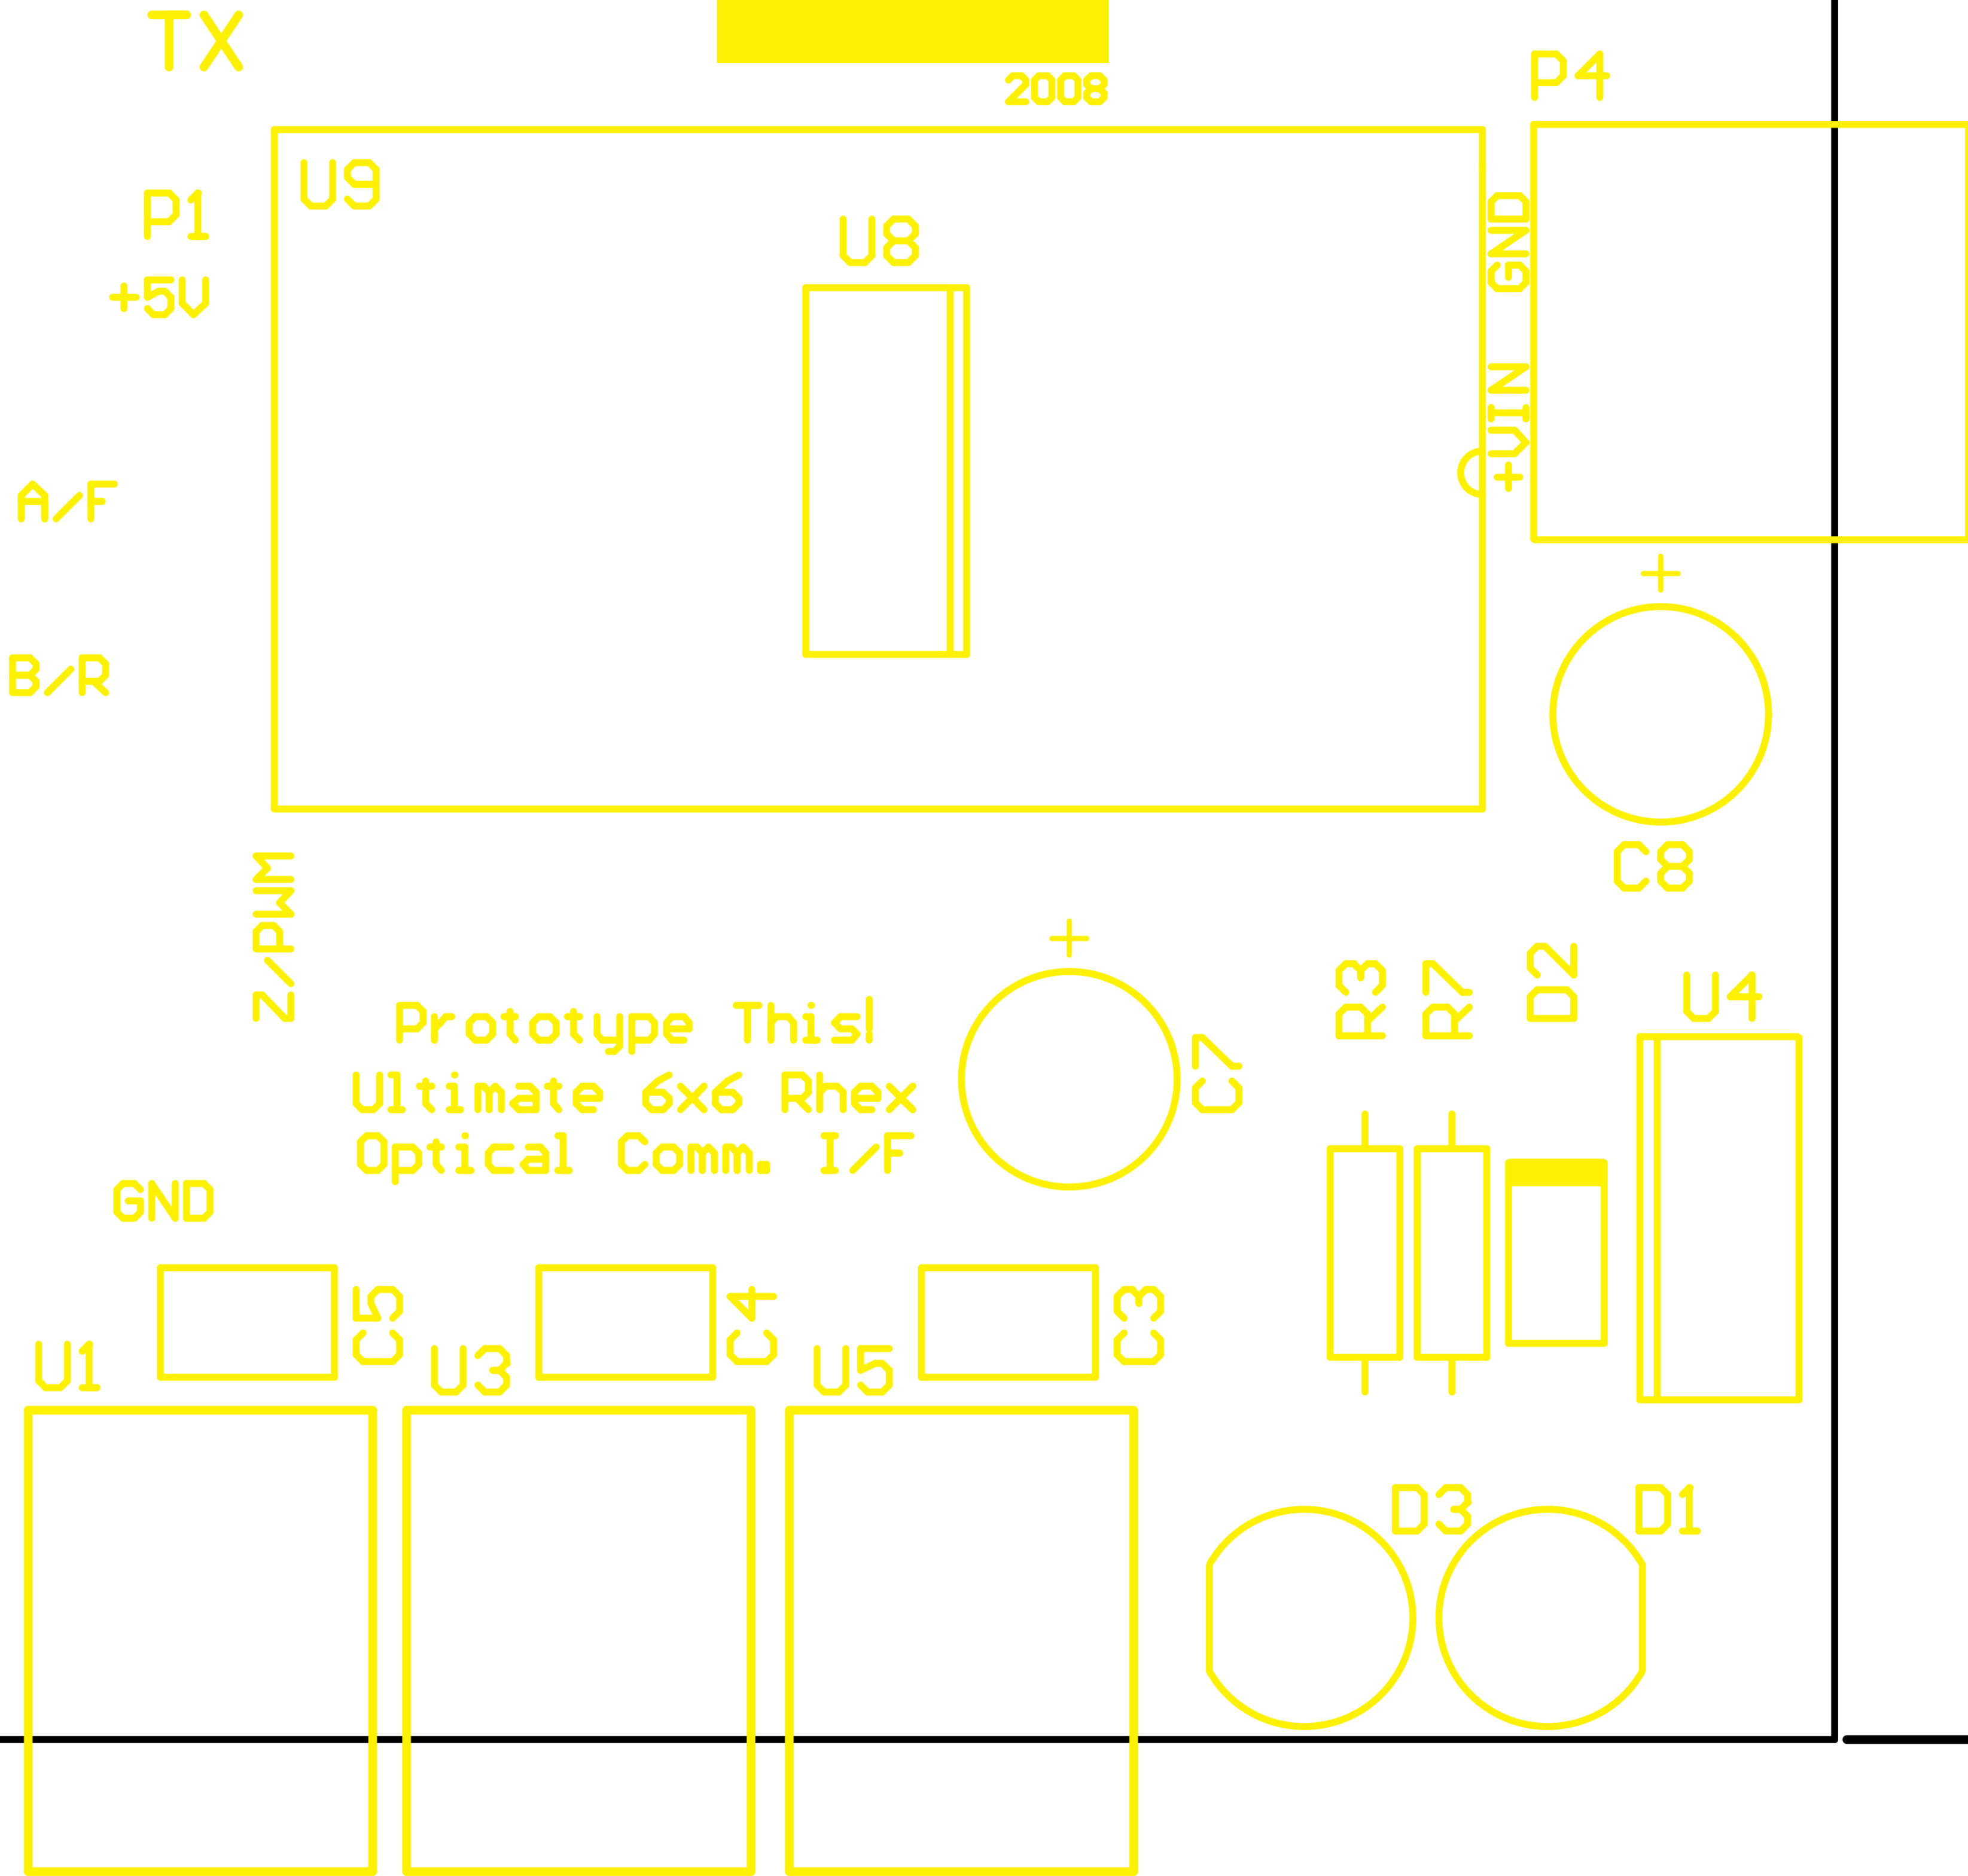

95.00mm

52.00mm

95.00mm

52.00mm

95.00mm

52.00mm

Prototype This!
 Ultimate 6x6 Rhex
 Optical Comm. I/F

2008

2008

95.00mm

52.00mm

95.00mm

52.00mm

95.00mm

52.00mm

95.00mm

52.00mm