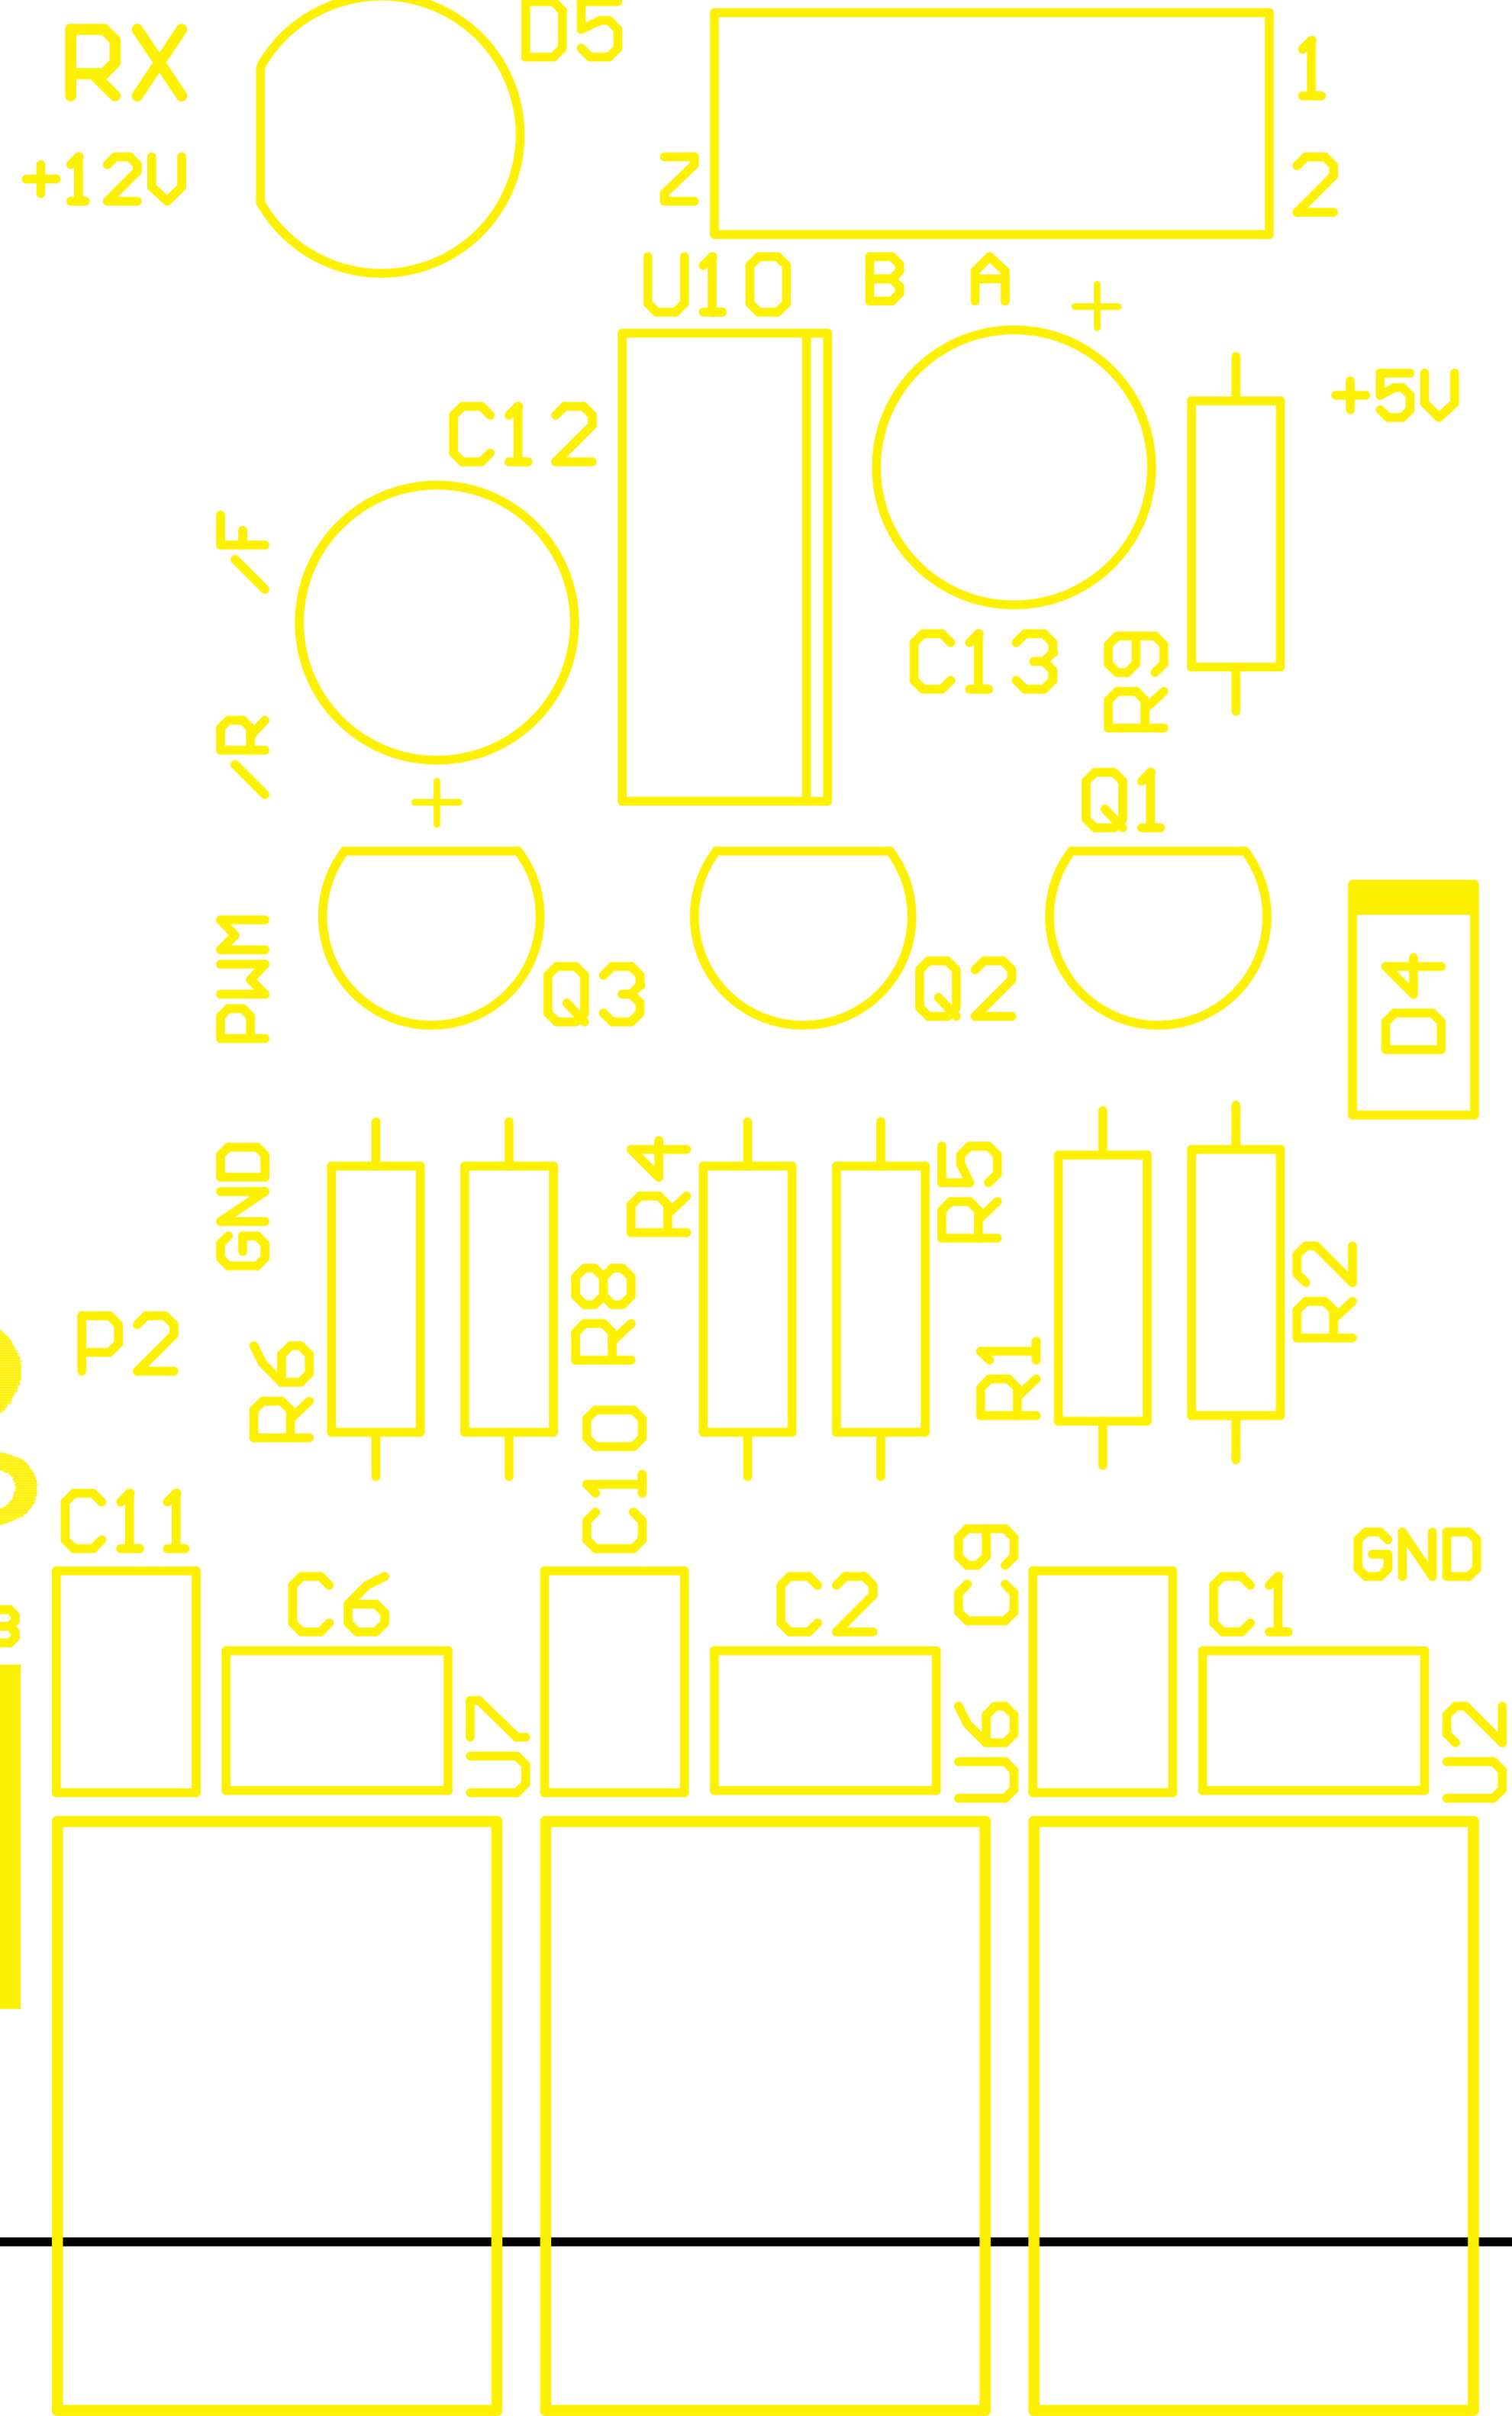

95.00mm

52.00mm

95.00mm

52.00mm

95.00mm

52.00mm

Prototype This!
 Ultimate 6x6 Rhex
 Optical Comm. I/F

2008

2008

95.00mm

52.00mm

95.00mm

52.00mm

95.00mm

52.00mm

95.00mm

52.00mm