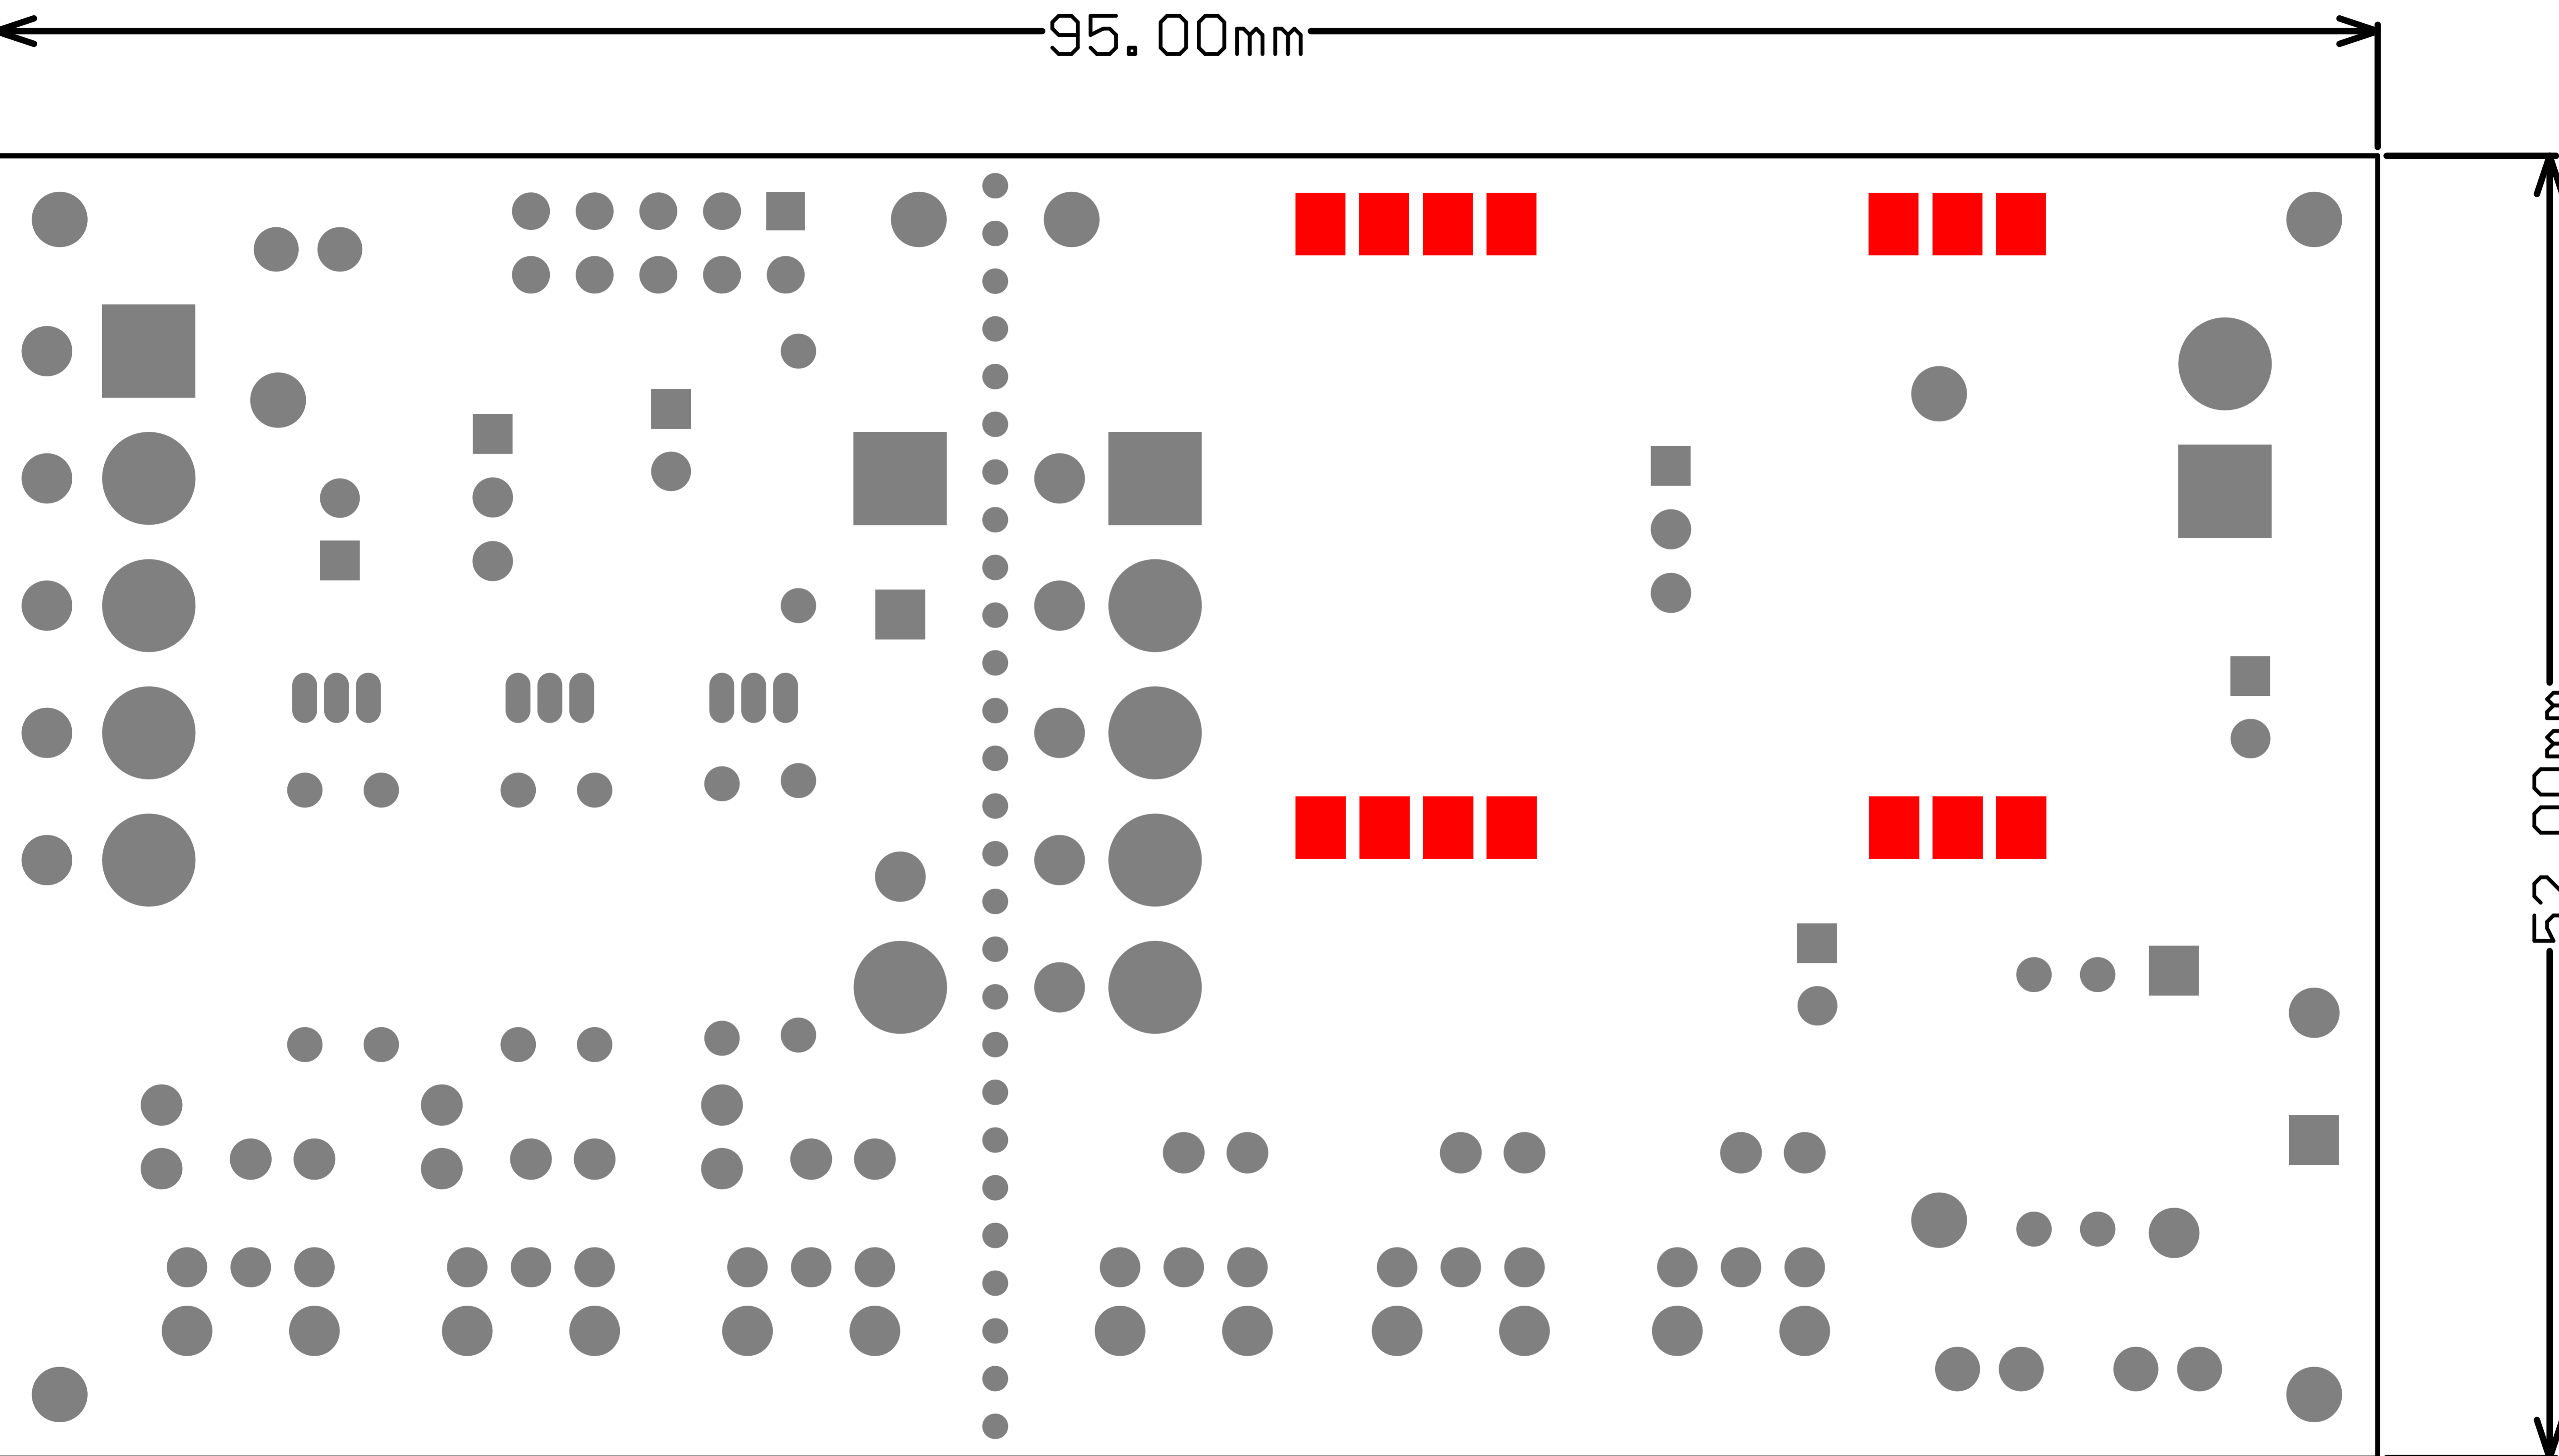

95.00mm

52.00mm

95.00mm

52.00mm

95.00mm

52.00mm

Prototype This!
 Ultimate 6x6 Rhex
 Optical Comm. I/F

2008

2008

95.00mm

52.00mm

95.00mm

52.00mm

95.00mm

52.00mm

95.00mm

52.00mm