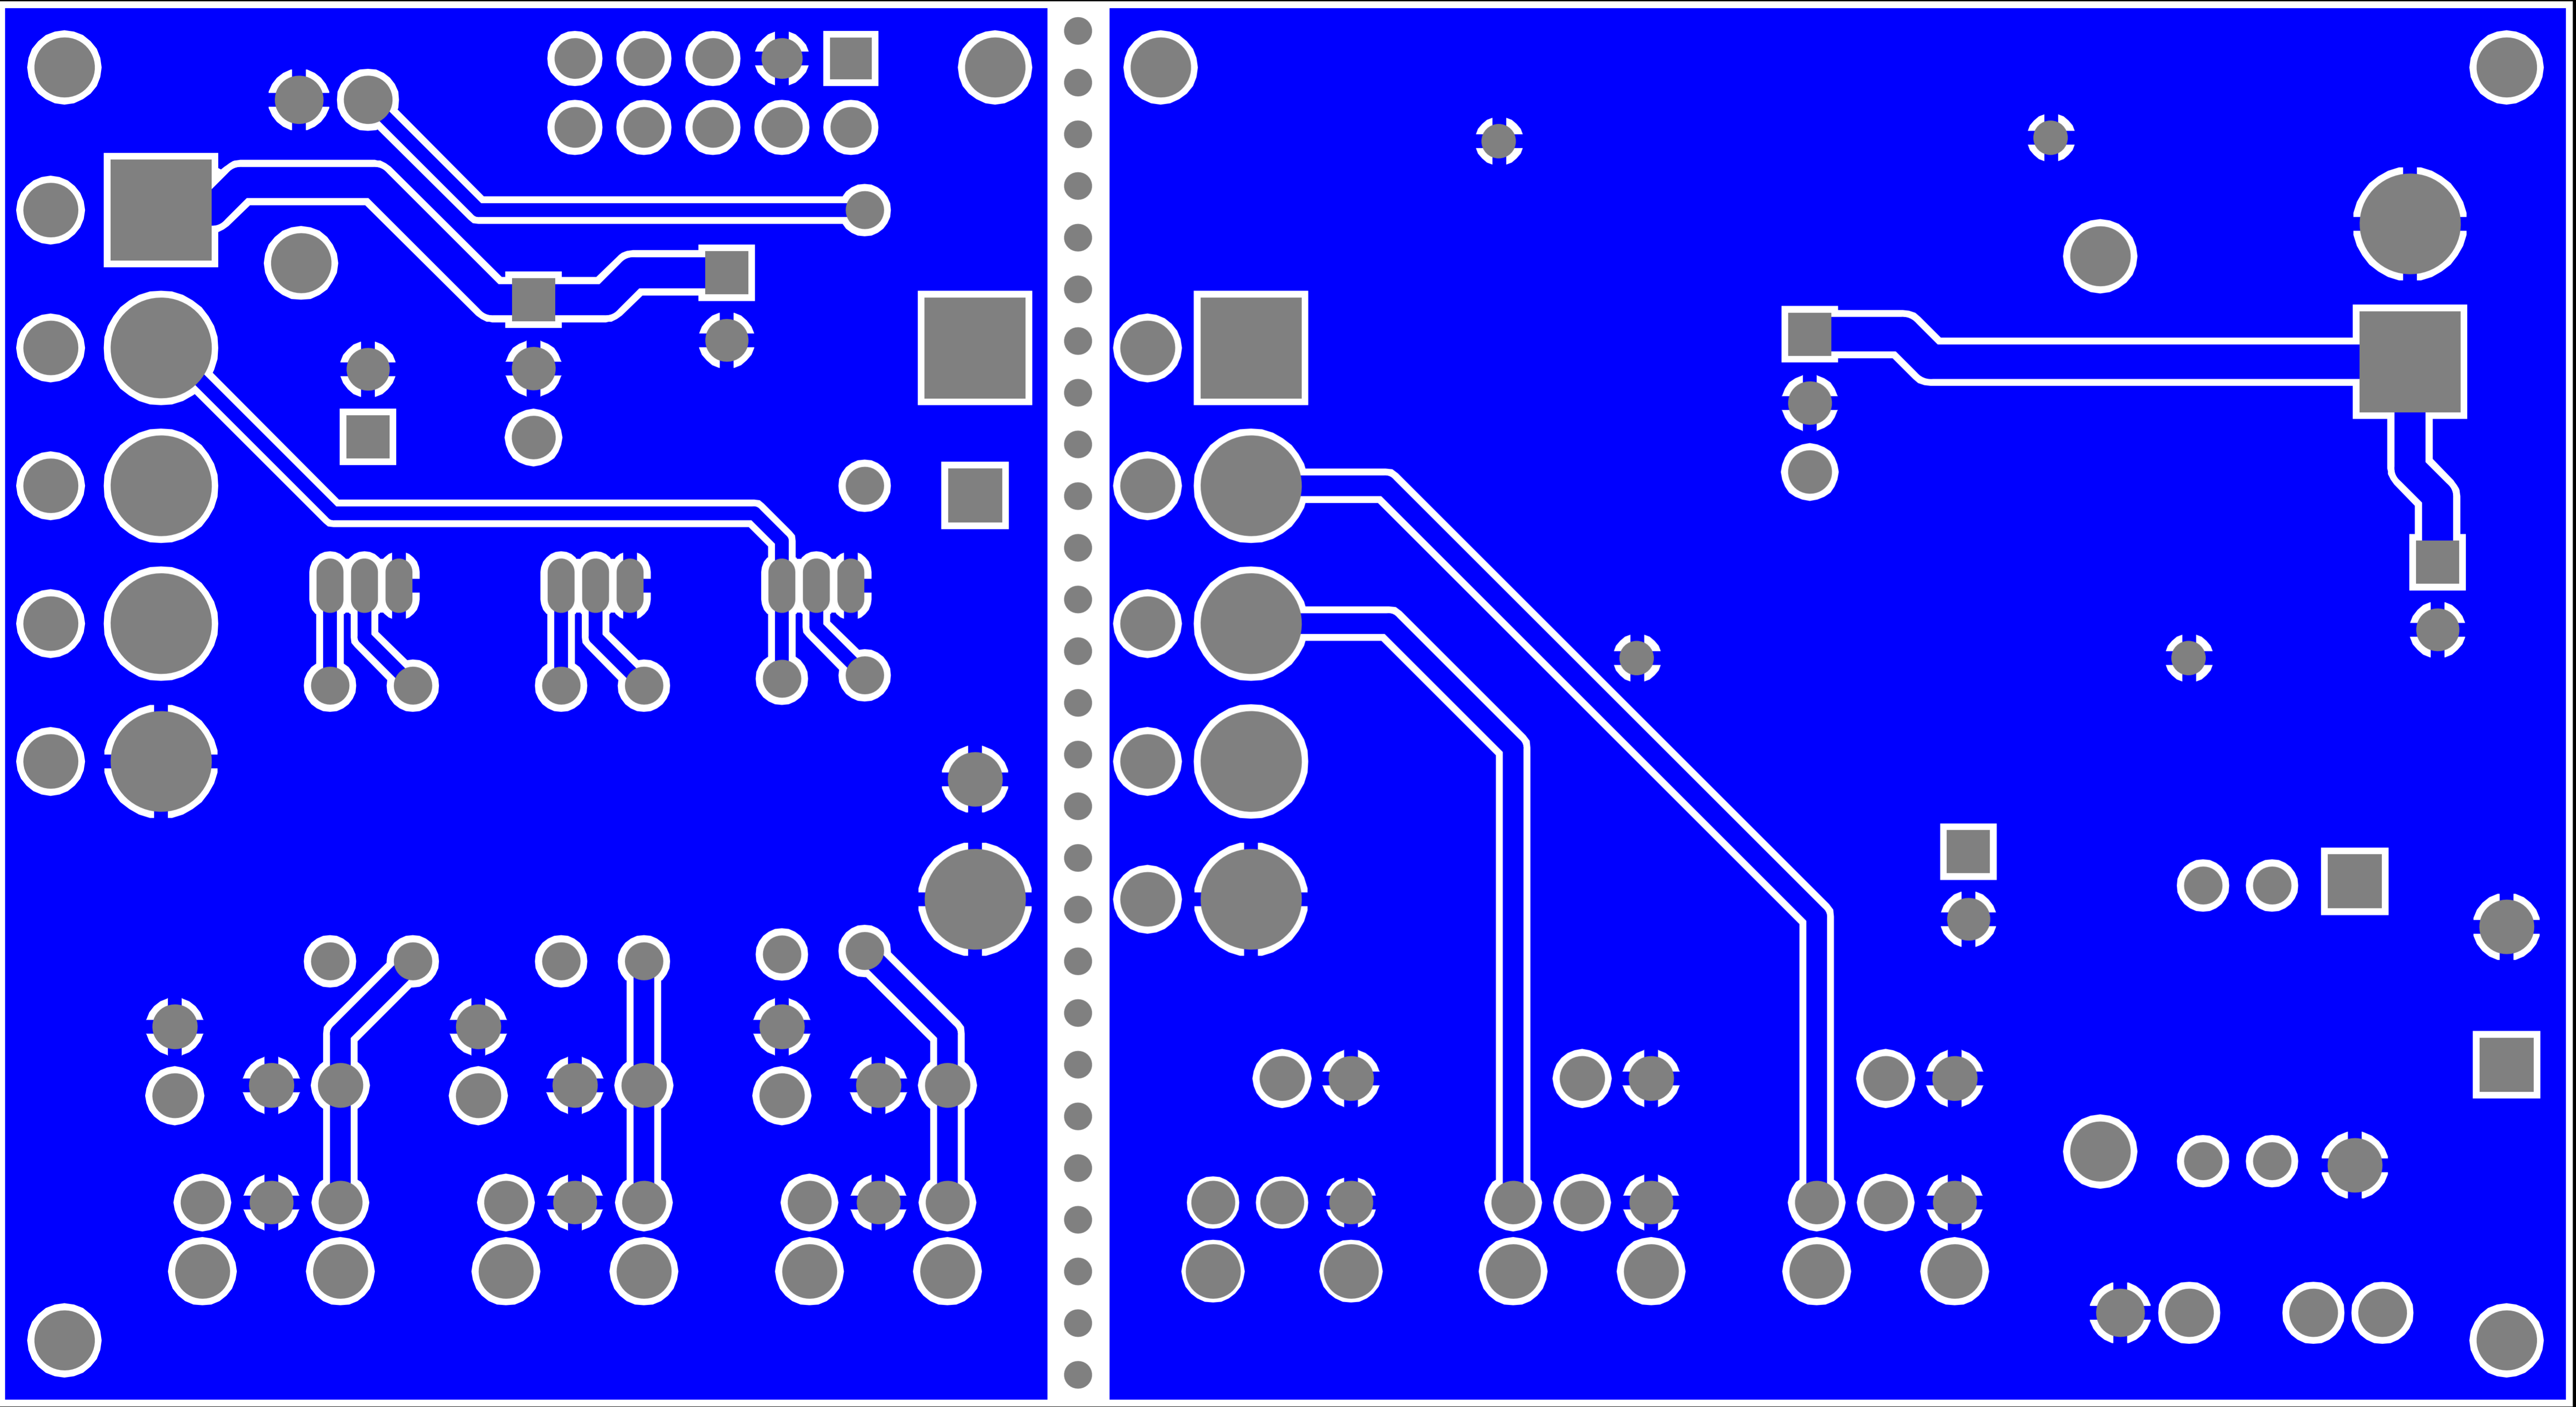

95.00mm

52.00mm

95.00mm

52.00mm

95.00mm

52.00mm

Prototype This!
 Ultimate 6x6 Rhex
 Optical Comm. I/F

2008

2008

95.00mm

52.00mm

95.00mm

52.00mm

95.00mm

52.00mm

95.00mm

52.00mm