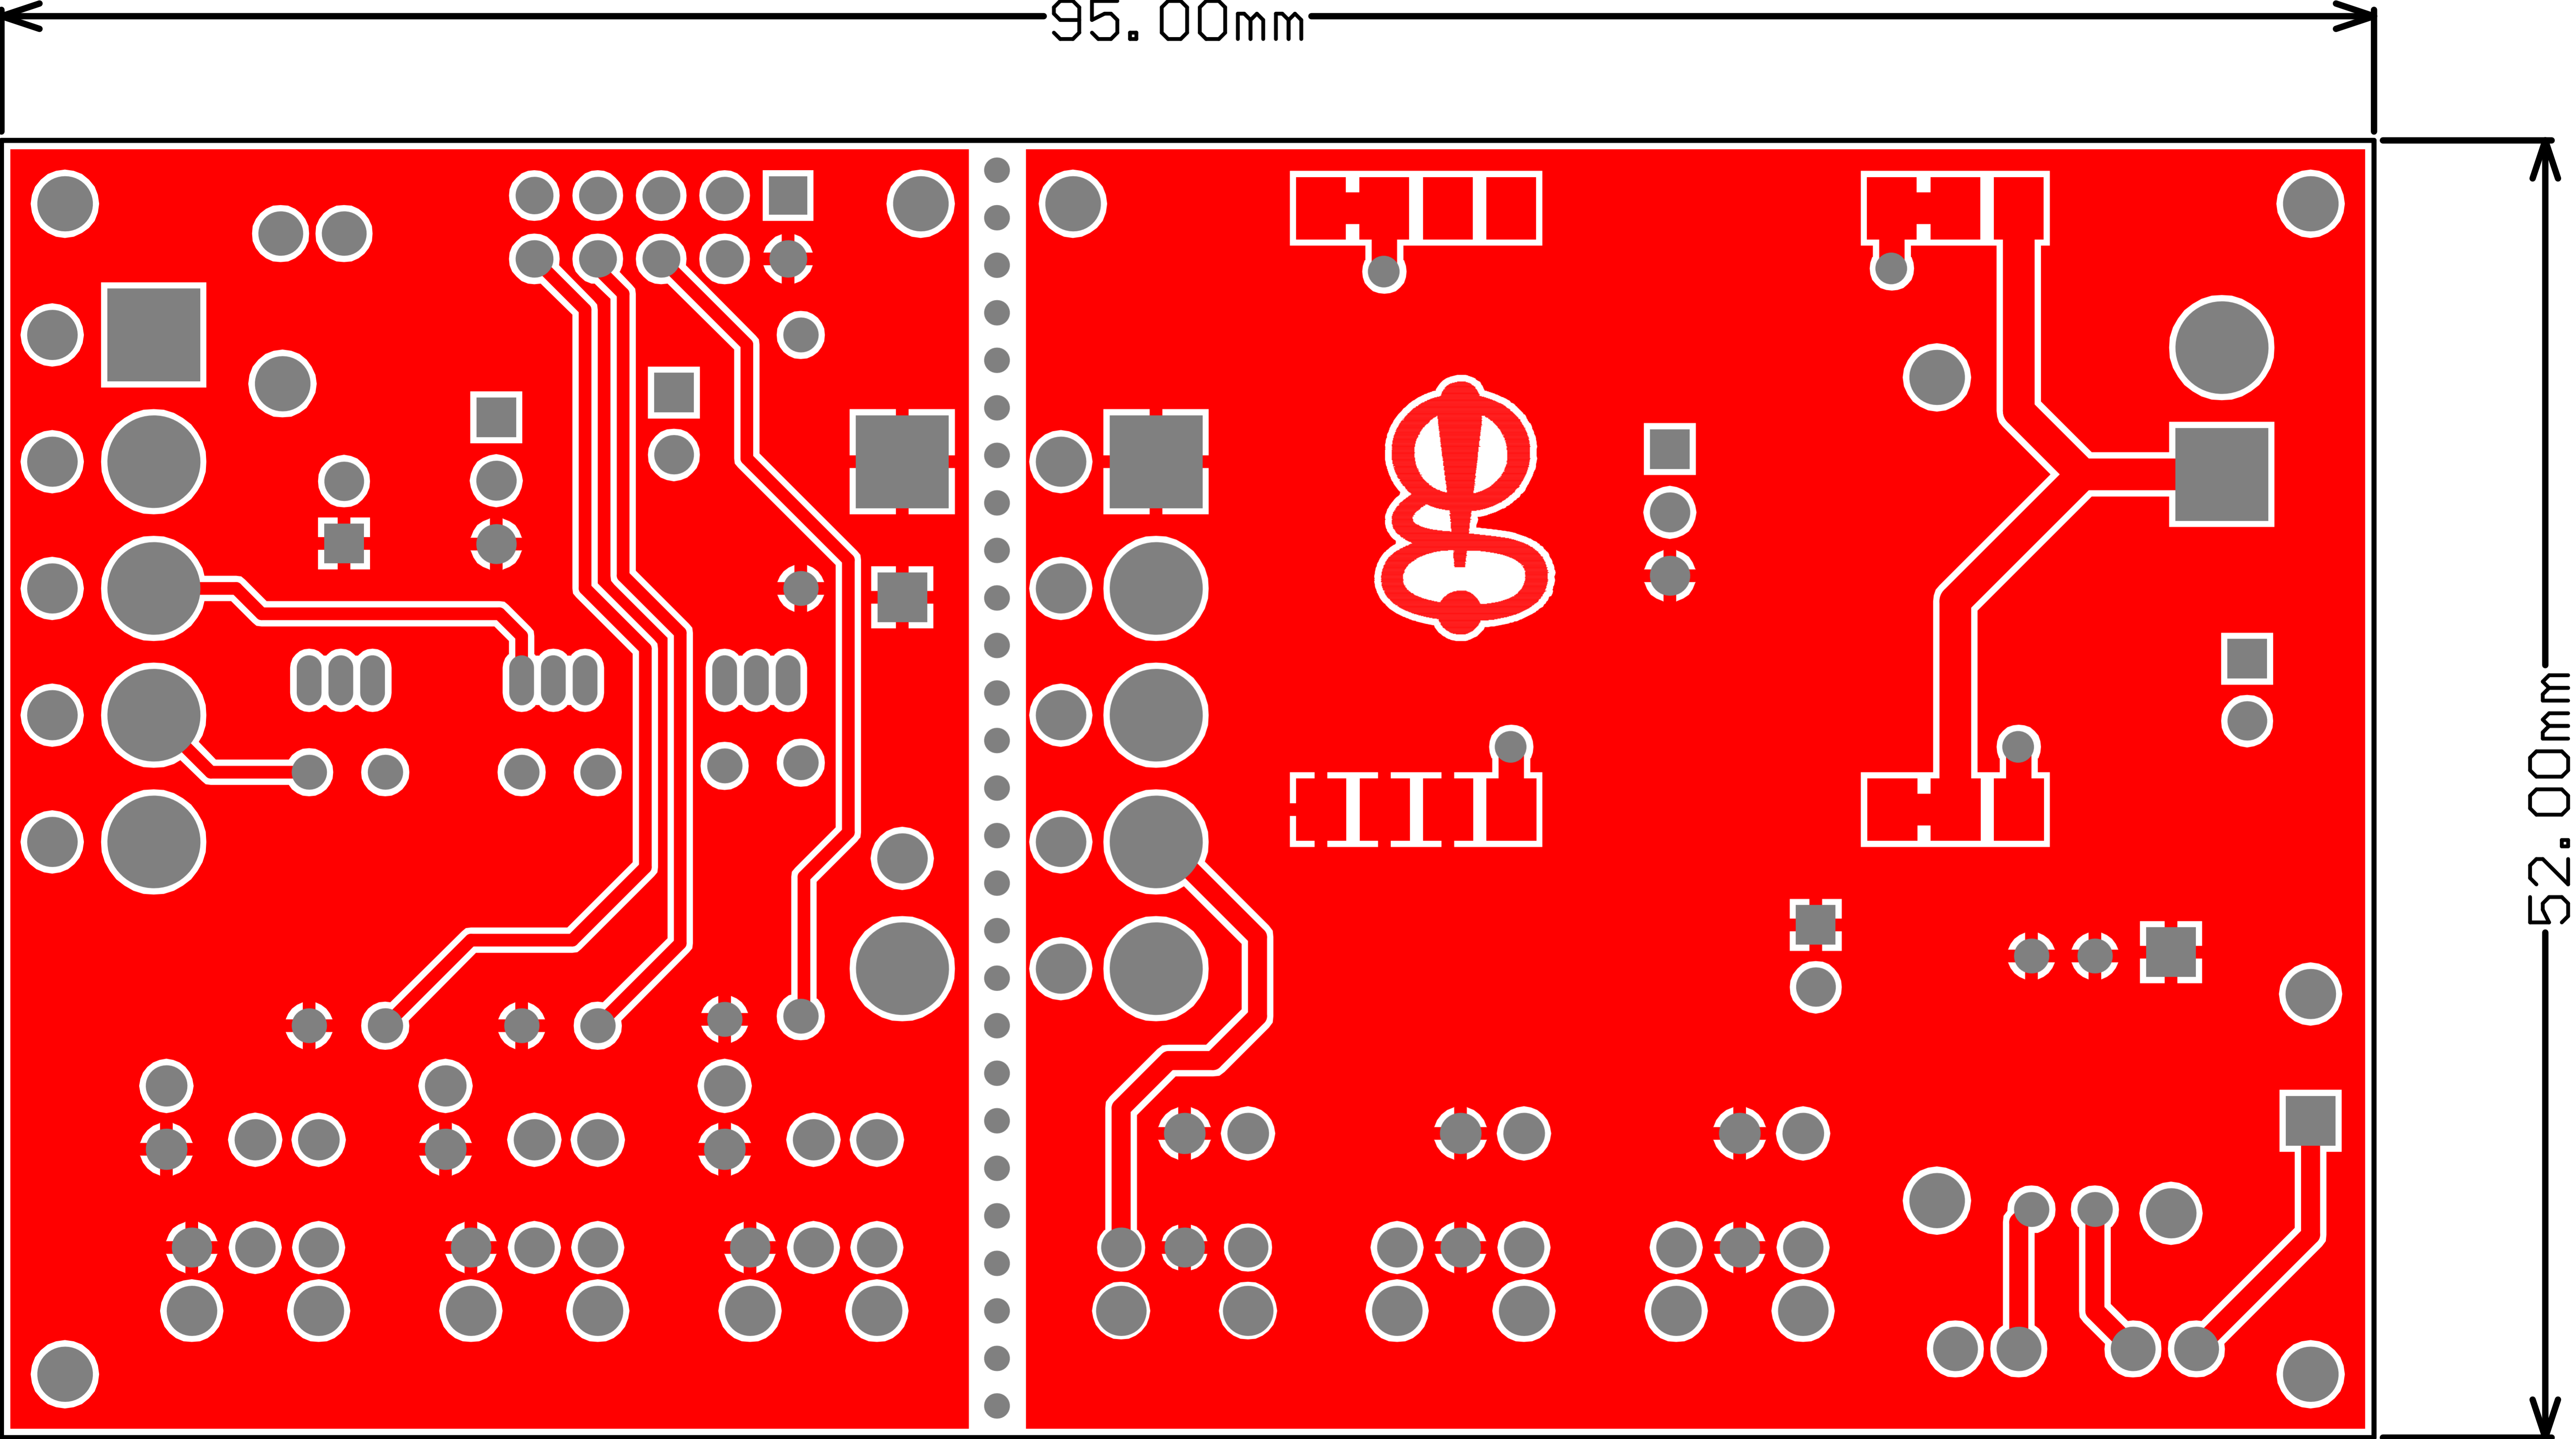

95.00mm

52.00mm

95.00mm

52.00mm

95.00mm

52.00mm

Prototype This!
 Ultimate 6x6 Rhex
 Optical Comm. I/F

2008

2008

95.00mm

52.00mm

95.00mm

52.00mm

95.00mm

52.00mm

95.00mm

52.00mm