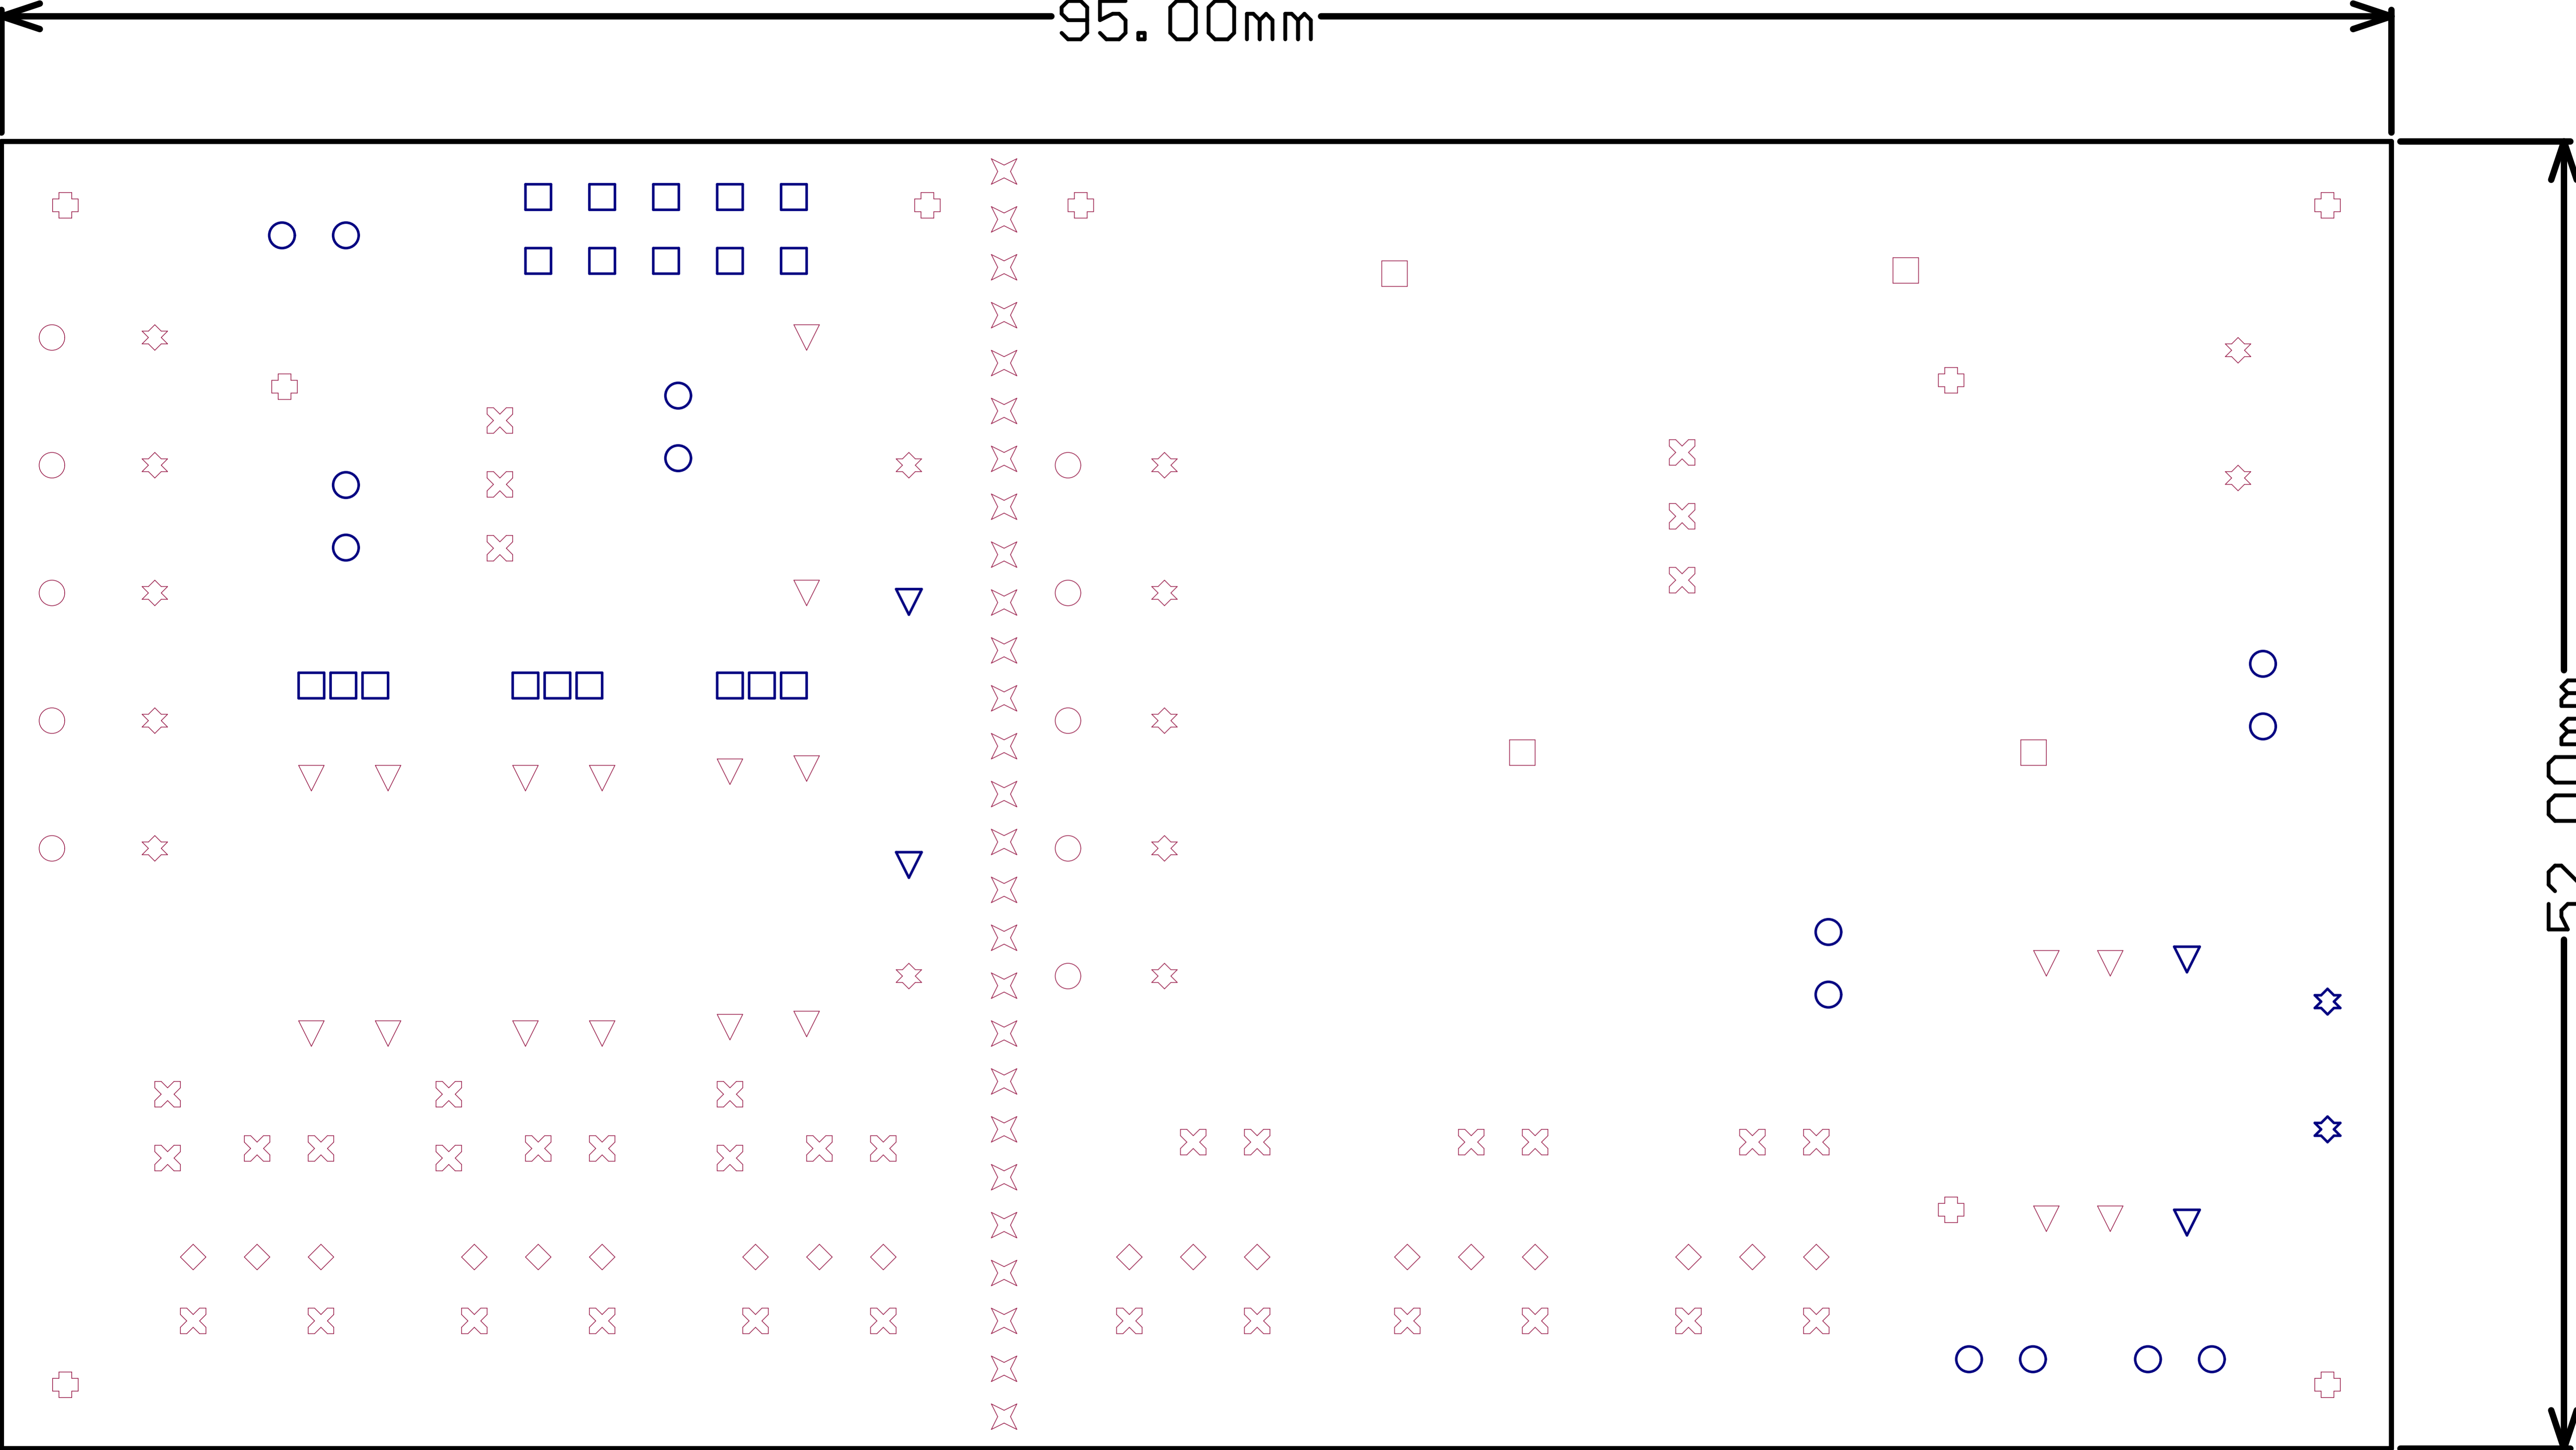

95.00mm

52.00mm

95.00mm

52.00mm

95.00mm

52.00mm

Prototype This!
 Ultimate 6x6 Rhex
 Optical Comm. I/F

2008

2008

95.00mm

52.00mm

95.00mm

52.00mm

95.00mm

52.00mm

95.00mm

52.00mm